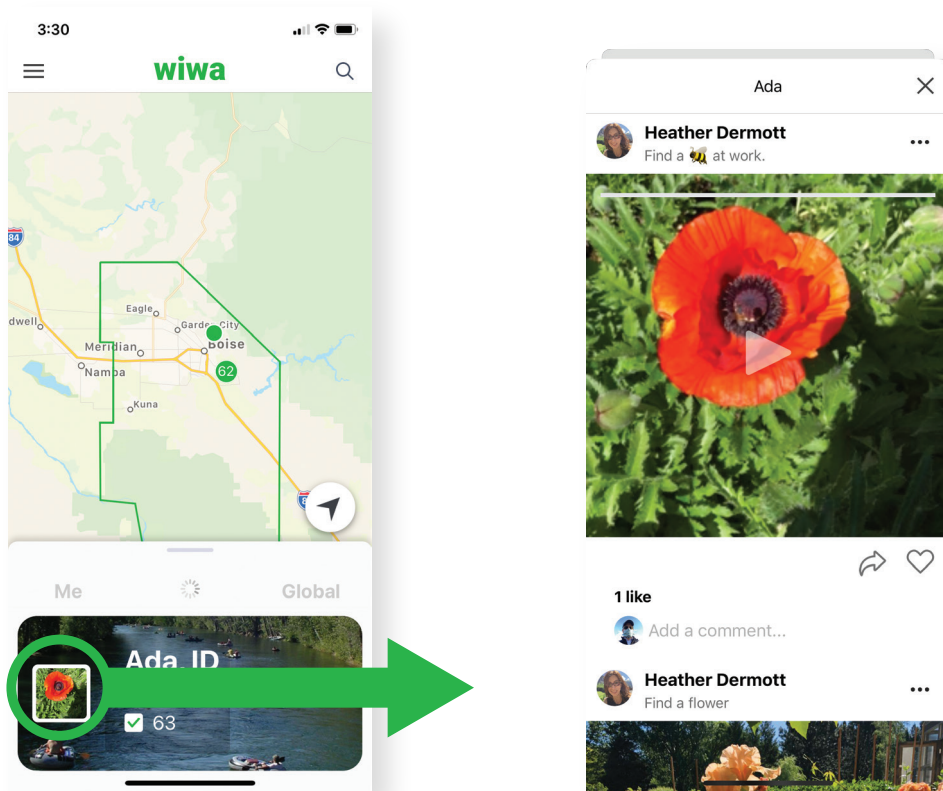

wiwa

Getting Started

What is it?

Wiwa is a collective action platform that organizes simple actions to combat climate change and helps communities take action together.

Take Action

When you join Wiwa will show you the actions being taken in your community right now. Find one you like and take it. Each only takes 5 minutes.

See Results

Every completed action is stamped on the map for everyone to see. Explore the map or explore the photo stream to see what's going on in any region.

Create Action

Anyone can create a simple action for their community. Actions should take five minutes or less to complete and the result should be photographable.

Promote Action

Any action can be shared on social media, embedded in your website, or exchanged by scanning a QR code. As people take action your results will be updated.

Promote Action (cont)

Create Collection