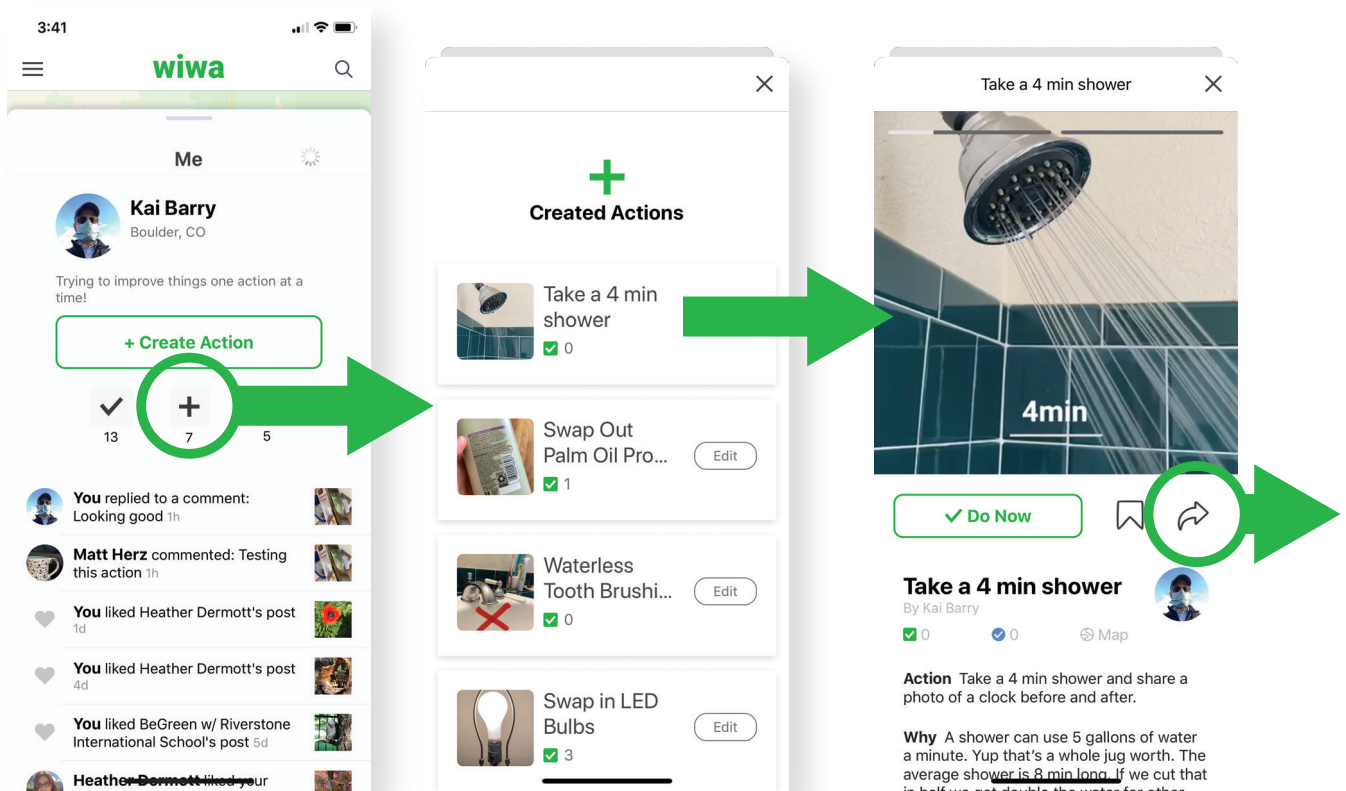

wiwa

Getting Started

What is it?

Wiwa is a collective action platform that organizes simple actions to combat climate change and helps communities take action together.

Take Action

When you join Wiwa will show you the actions being taken in your community right now. Find one you like and take it. Each only takes 5 minutes.

See Results

Every completed action is stamped on the map for everyone to see. Explore the map or explore the photo stream to see what's going on in any region.

Create Action

Anyone can create a simple action for their community. Actions should take five minutes or less to complete and the result should be photographable.

Promote Action

Any action can be shared on social media, embedded in your website, or exchanged by scanning a QR code. As people take action your results will be updated.

Promote Action (cont)

Create Collection