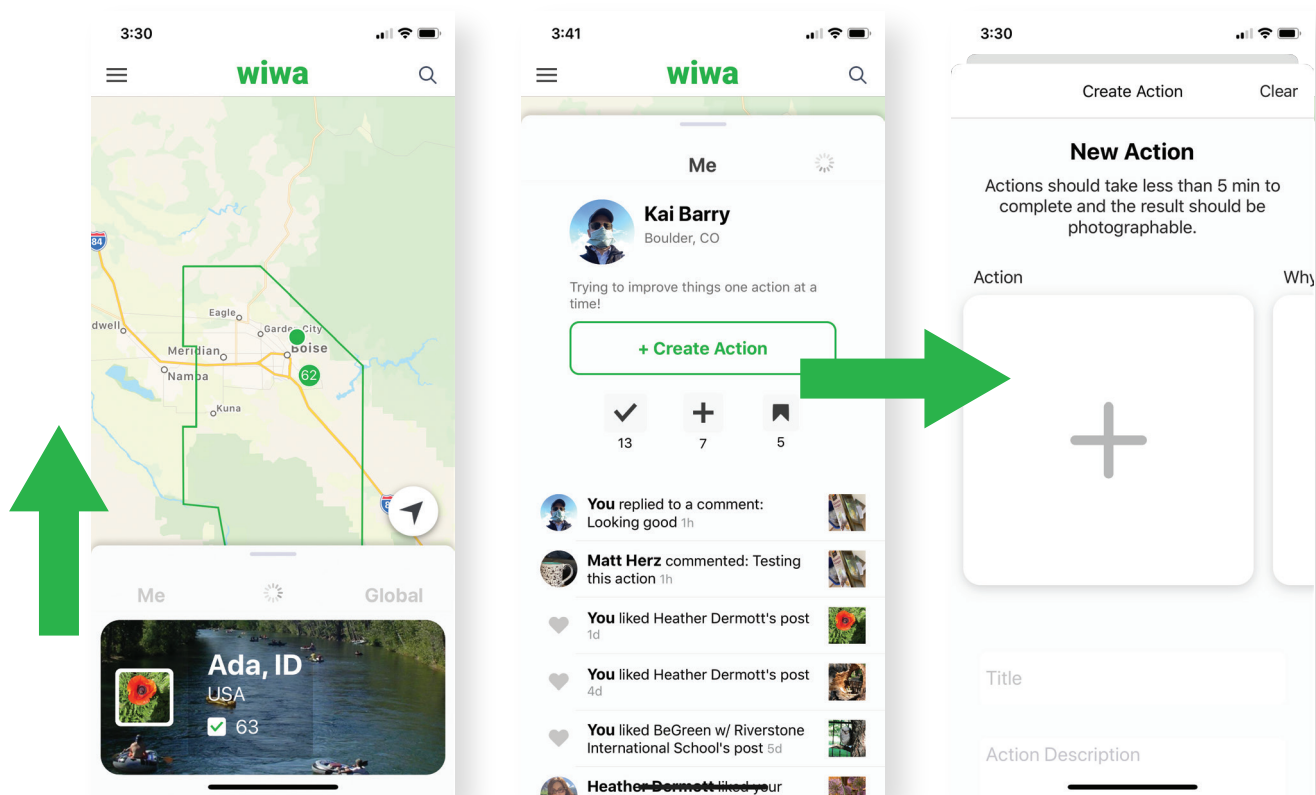

wiwa

Getting Started

What is it?

Wiwa is a collective action platform that organizes simple actions to combat climate change and helps communities take action together.

Take Action

When you join Wiwa will show you the actions being taken in your community right now. Find one you like and take it. Each only takes 5 minutes.

See Results

Every completed action is stamped on the map for everyone to see. Explore the map or explore the photo stream to see what's going on in any region.

Create Action

Anyone can create a simple action for their community. Actions should take five minutes or less to complete and the result should be photographable.

Promote Action

Any action can be shared on social media, embedded in your website, or exchanged by scanning a QR code. As people take action your results will be updated.

Promote Action (cont)

Create Collection

Collections makes actions easy to find and let others see what matters most to you. They can be perfect for organizations that want to promote multiple actions. Every list can be promoted just like individual actions.