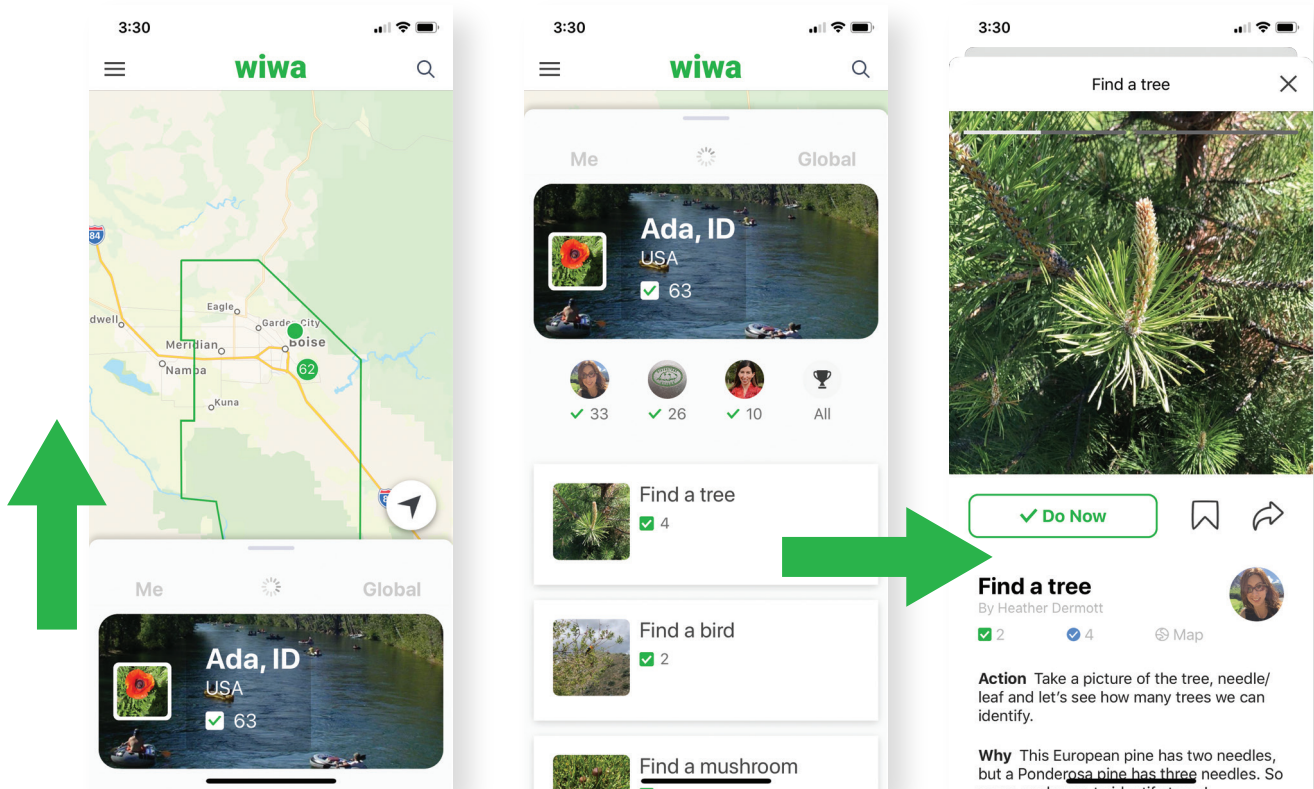

wiwa

Getting Started

What is it?

Wiwa is a collective action platform that organizes simple actions to combat climate change and helps communities take action together.

Take Action

When you join Wiwa will show you the actions being taken in your community right now. Find one you like and take it. Each only takes 5 minutes.

See Results

Every completed action is stamped on the map for everyone to see. Explore the map or explore the photo stream to see what's going on in any region.

Create Action

Anyone can create a simple action for their community. Actions should take five minutes or less to complete and the result should be photographable.

Promote Action

Any action can be shared on social media, embedded in your website, or exchanged by scanning a QR code. As people take action your results will be updated.

Promote Action (cont)

Create Collection

Collections makes actions easy to find and let others see what matters most to you. They can be perfect for organizations that want to promote multiple actions. Every list can be promoted just like individual actions.