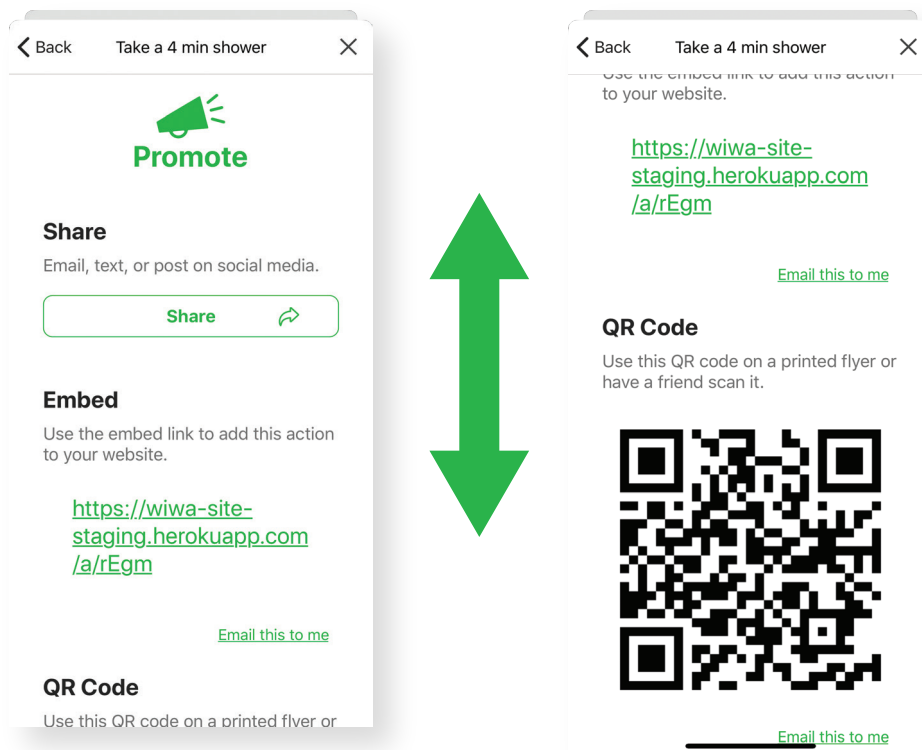

wiwa

Getting Started

What is it?

Wiwa is a collective action platform that organizes simple actions to combat climate change and helps communities take action together.

Take Action

When you join Wiwa will show you the actions being taken in your community right now. Find one you like and take it. Each only takes 5 minutes.

See Results

Every completed action is stamped on the map for everyone to see. Explore the map or explore the photo stream to see what's going on in any region.

Create Action

Anyone can create a simple action for their community. Actions should take five minutes or less to complete and the result should be photographable.

Promote Action

Any action can be shared on social media, embedded in your website, or exchanged by scanning a QR code. As people take action your results will be updated.

Promote Action (cont)

Create Collection